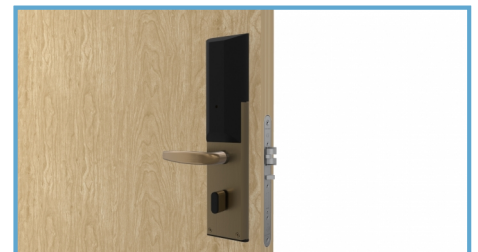

Your Configuration - Vingcard Classic

Lock model:	Vingcard Classic
Lock standard:	Euro
Door style:	Natural Birch
Handle:	Straight - VINGCARD
Finish:	Satin Brass
Coverplate:	No
Reader:	Black
Mechanical override:	No
Seal:	
Link to your configuration:	https://configurator.vingcard.com/en/config/classic/lzlxMzkwMzAj